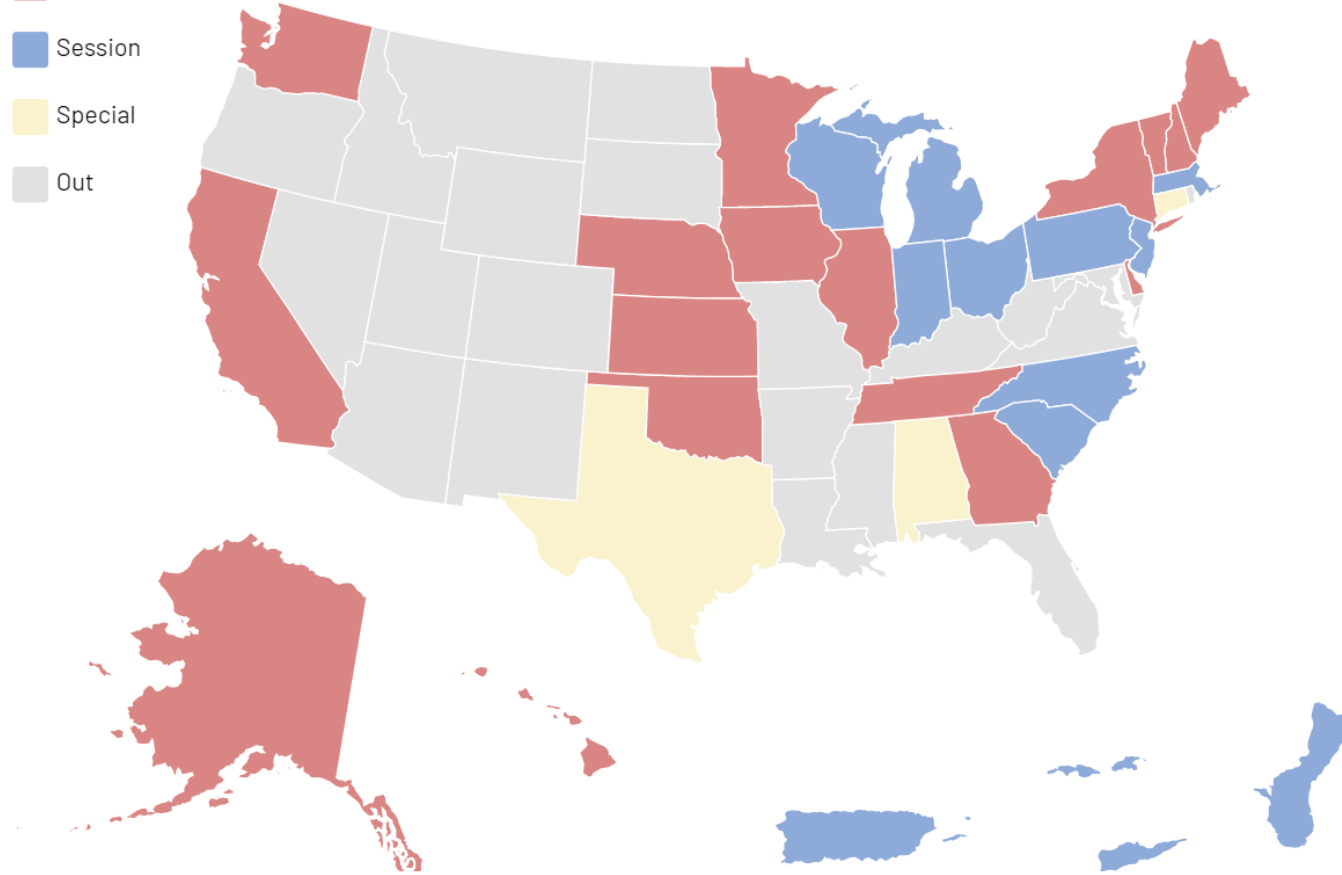

Goldie's Act (HR 6100)

**OPPOSE:** Livestock Regulatory Protection Act (S 1475)

By Jim - Flickr, CC BY 2.0, <https://commons.wikimedia.org/wiki/index.php?curid=1050996>

# STATE LEGISLATION

Is your state in its legislative session right now?

- Recess
- Session
- Special
- Out

Map credit: StateScape 2021-09-28

# STATE LEGISLATION

Victories