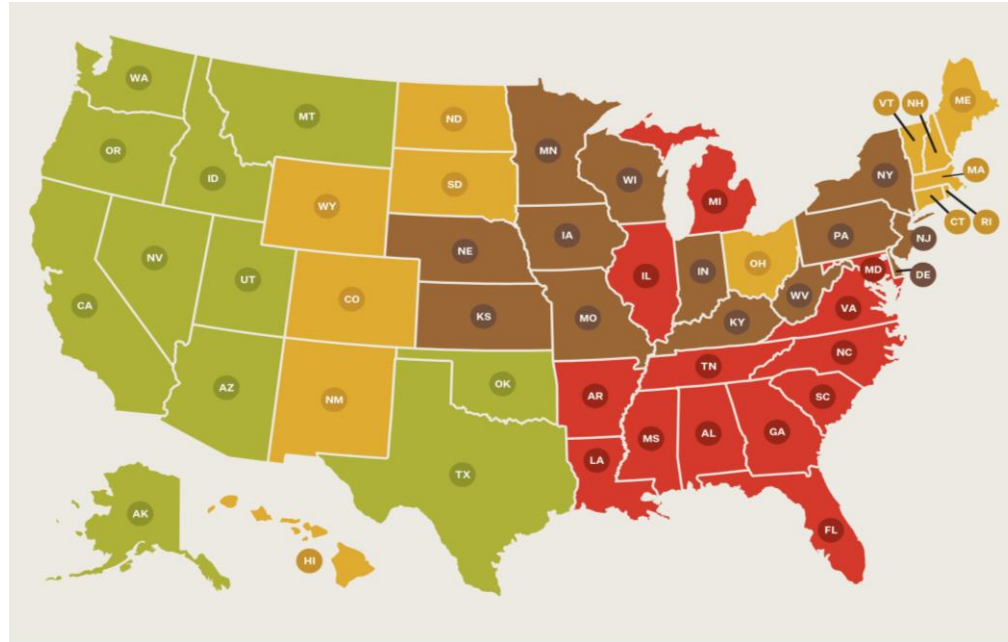

**Brian Hackett (NJ)**  
Legislative Affairs Manager

**Alicia Prygoski (VA)**  
Strategic Legislative  
Affairs Manager

**Kathleen Schatzmann (NJ)**  
Strategic Legislative Affairs  
Manager

**Kim Kelly (WA)**  
Legislative Affairs Director

# LEVELS OF GOVERNMENT

- LOCAL: town, city, and county
- STATE: state legislature
- FEDERAL: Congress

FIND YOUR ELECTED OFFICIALS:  
[aldf.org/find-your-elected-officials](http://aldf.org/find-your-elected-officials)